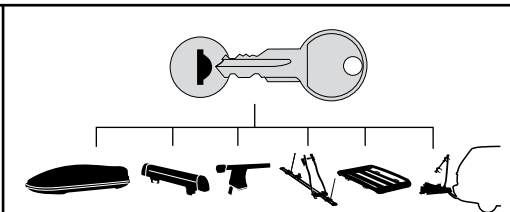

WW ▶ Thule Sweden AB, Box 69, 330 33 Hillerstorp, SWEDEN

NA ▶ Thule Inc., 42 Silvermine Road, Seymour, Connecticut 06483, USA

@ info@thule.com
customer.service@thule.com

www.thule.com