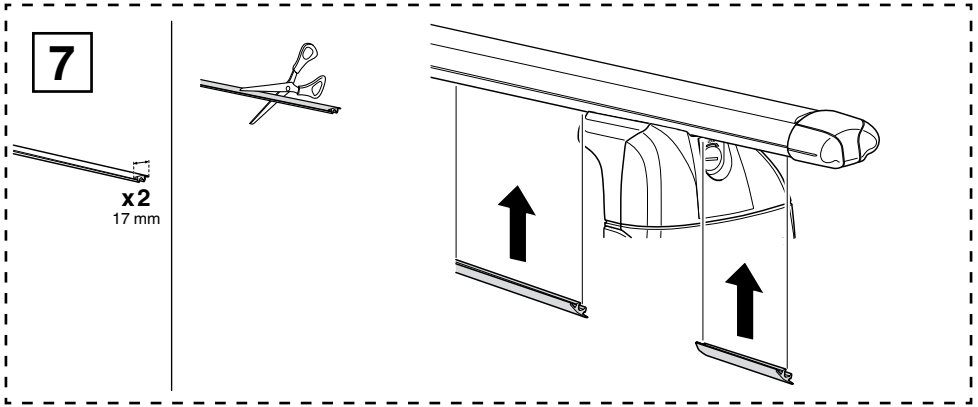

WW ▶ Thule Sweden AB, Box 69, 330 33 Hillerstorp, SWEDEN

NA ▶ Thule Inc., 42 Silvermine Road, Seymour, Connecticut 06483, USA

@ info@thule.com
customer.service@thule.com

www.thule.com