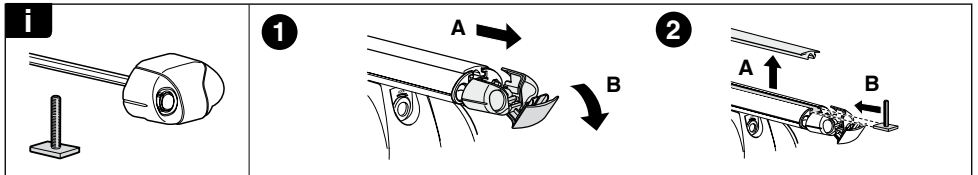

WW ▶ Thule Sweden AB, Box 69, 330 33 Hillerstorp, SWEDEN

NA ▶ Thule Inc., 42 Silvermine Road, Seymour, Connecticut 06483, USA

@ info@thule.com
customer.service@thule.com

www.thule.com