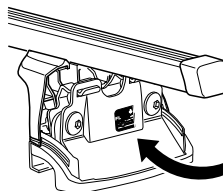

i

GB Only a few turns
D Nur wenige Umdrehungen
F Quelques tours uniquement
NL Slechts enkele slagen
I Solo qualche giro
E Sólo algunas vueltas
PT Noções básicas
S Endast några varv
FIN Vain muutama kierros

EST Ainult mõni pööre
LAT Tikai dažī apgriezieni
LIT Tik keli pasukimai
PL Wystarczy kilka obrotów
RU Достаточно нескольких оборотов
CZ Pouze několik otáček
SK Len niekoľko otáčok
SLO Le nekaj obratov

HR Samo nekoliko okreta
HU Csak néhány fordítás
GR Μόνο μερικές στροφές
TR Yalnız birkaç kez çevirm
中文 只有几个转向
한국어 두 세번만
日本語 数回転のみ
ไทย หมุนเพียงไม่กี่รอบ