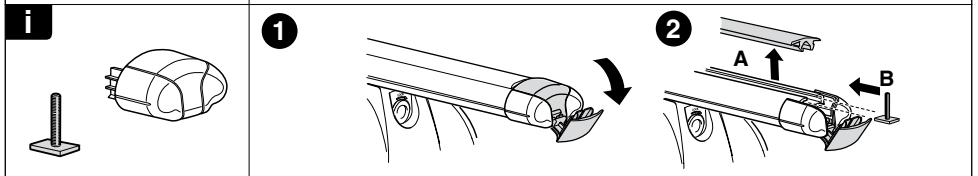

WW ▶ Thule Sweden AB, Box 69, 330 33 Hillerstorp, SWEDEN

NA ▶ Thule Inc., 42 Silvermine Road, Seymour, Connecticut 06483, USA

@ info@thule.com
customer.service@thule.com

www.thule.com