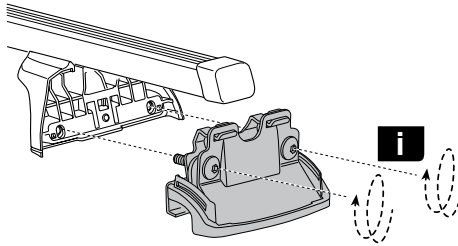

2

x 4

x 1

i

GB Only a few turns
D Nur wenige Umdrehungen
F Quelques tours uniquement
NL Slechts enkele slagen
I Solo qualche giro
E Sólo algunas vueltas
PT Noções básicas
S Endast några varv
FIN Vain muutama kierros

EST Ainult mõni pööre
LAT Tikai dažī apgriezieni
LIT Tik keli pasukimai
PL Wystarczy kilka obrotów
RU Достаточно нескольких оборотов
CZ Pouze několik otáček
SK Len niekoľko otáčok
SLO Le nekaj obratov

HR Samo nekoliko okreta
HU Csak néhány fordítás
GR Μόνο μερικές στροφές
TR Yalnız birkaç kez çevirm
中文 只有几个转向
한국어 두 세번만
日本語 数回転のみ
ไทย หมุนเพียงไม่กี่รอบ