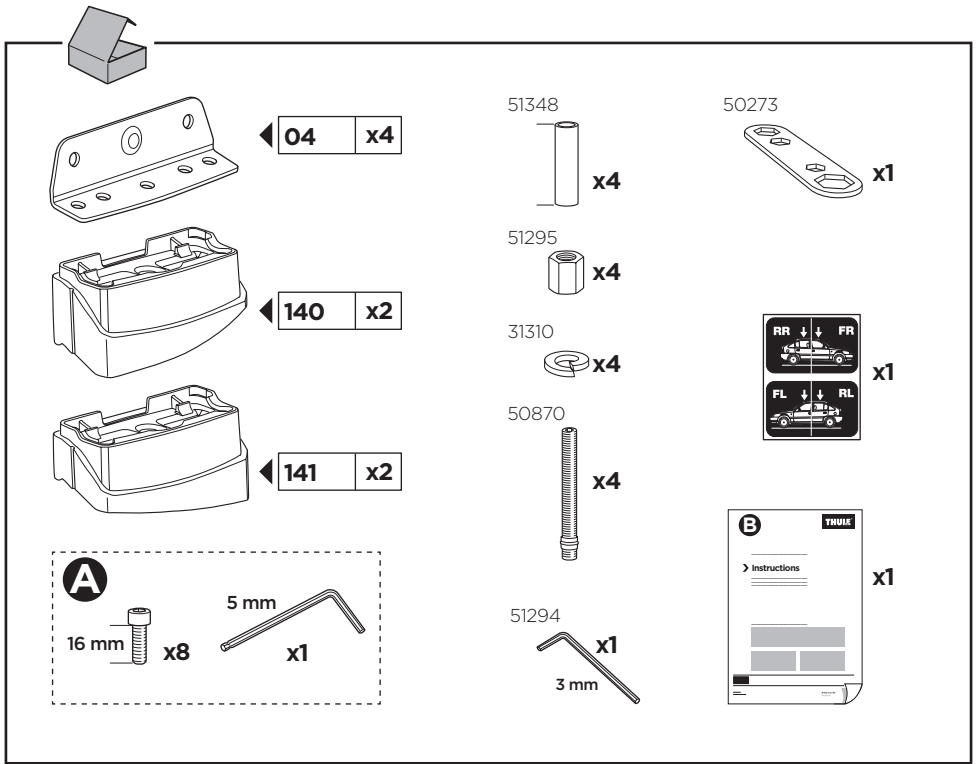

# > Instructions

PORSCHE 900-Series, 2-dr Coupé, 00-11

This kit is only for vehicles with fixpoint mounting.

ISO 11154-E

183100

C.20130603  
509-3100-02

Bring your life  
thule.com

**2****A****B**