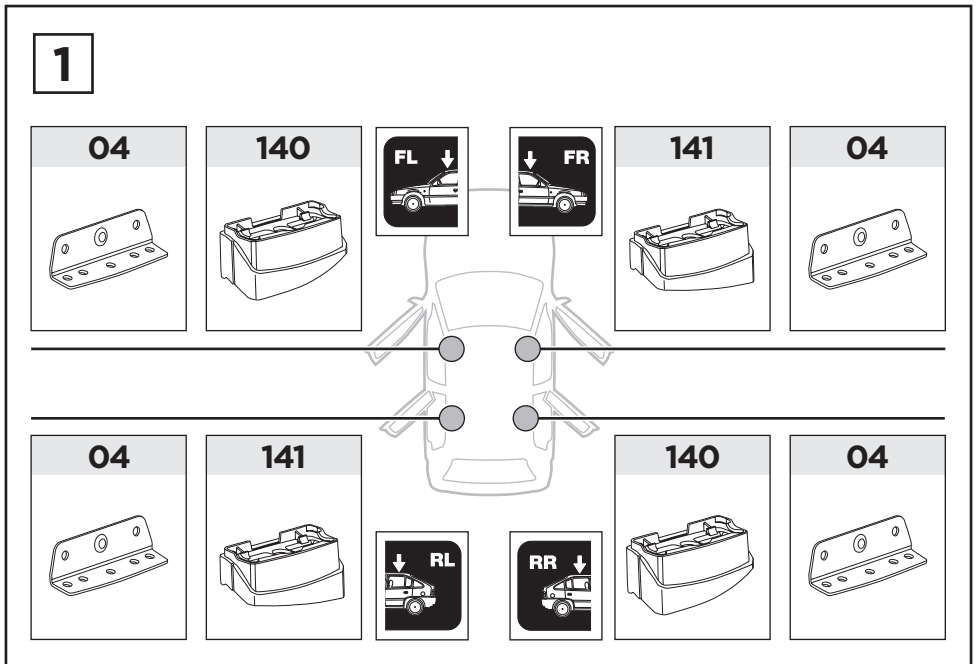

# > Instructions

PORSCHE 900-Series, 2-dr Coupé, 00-11

This kit is only for vehicles with fixpoint mounting.

ISO 11154-E

183100

C.20130603  
509-3100-02

Bring your life  
thule.com

**2****A****B**