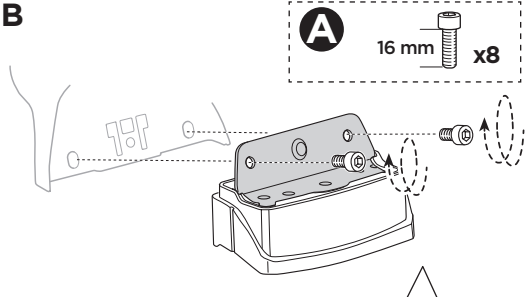

# > Instructions

PORSCHE 900-Series, 2-dr Coupé, 00-11

This kit is only for vehicles with fixpoint mounting.

ISO 11154-E

183100

C.20130603  
509-3100-02

Bring your life  
thule.com

**2****A****B**