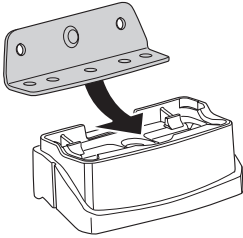

# > Instructions

PORSCHE 900-Series, 2-dr Coupé, 00-11

This kit is only for vehicles with fixpoint mounting.

ISO 11154-E

183100

C.20130603  
509-3100-02

Bring your life  
thule.com

**2****A****B**